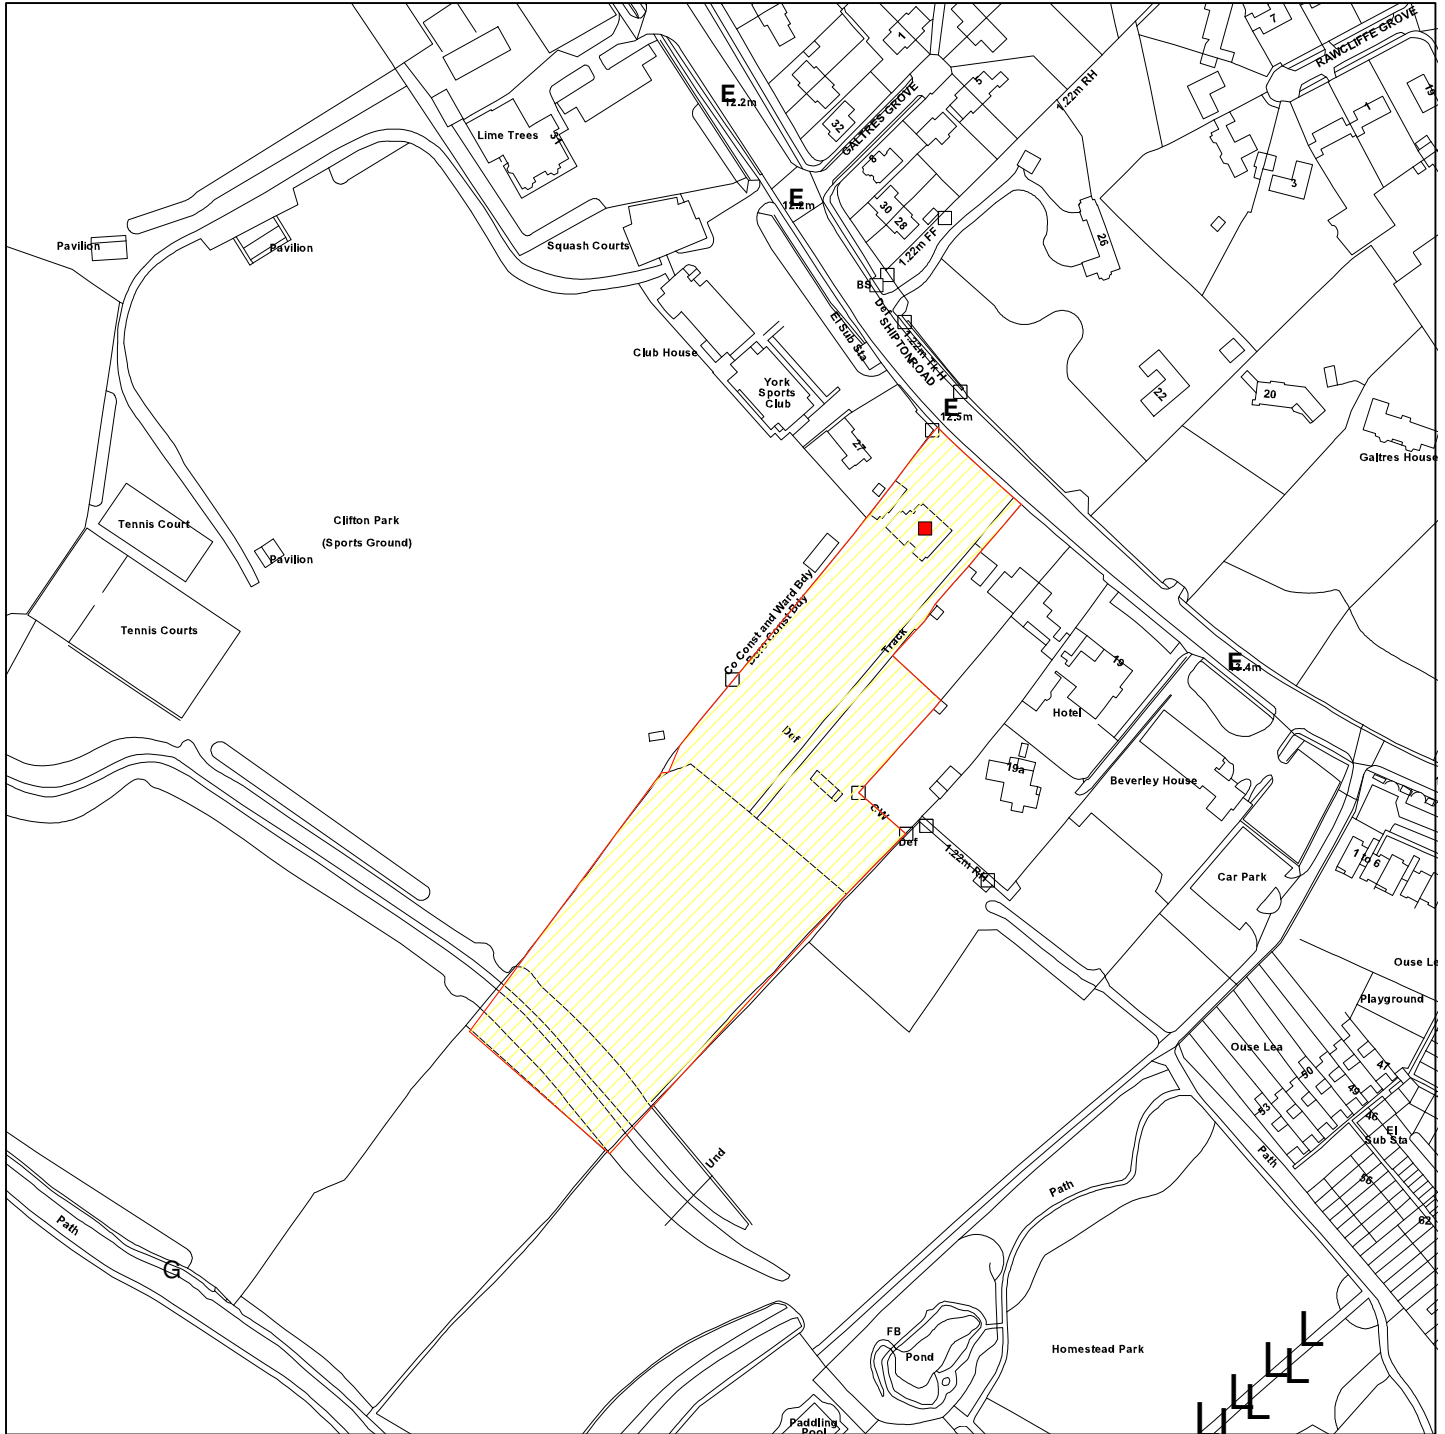

11/02487/FUL

25 Shipton Road

GIS by ESRI (UK)

Scale : 1:2500

Reproduced from the Ordnance Survey map with the permission of the Controller of Her Majesty's Stationery Office © Crown Copyright 2000.

Unauthorised reproduction infringes Crown Copyright and may lead to prosecution or civil proceedings.

Organisation	City of York Council
Department	Planning and Sustainable Development
Comments	
Date	19 December 2011
SLA Number	Not Set